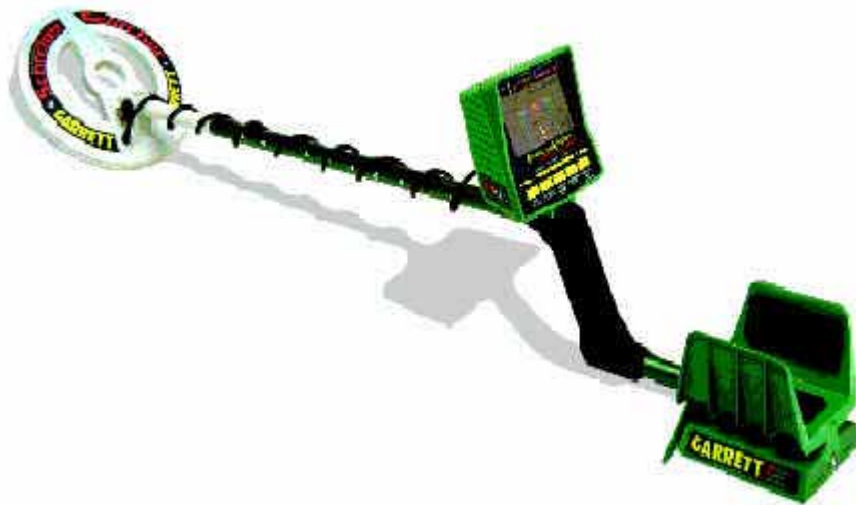

Garrett Metal Detectors

Professional Detectors

New! The new 12 1/2" (25 cm) - coil for GTI series.

This coil is able to measure the size and depth of metal objects. We have checked it and have seen a very sensitiv and deep going coil.

GTI 1500 / 2500

New! - 5 yeary warranty for GTI 2500

Garrett's top-of-the-line GTI 2500 incorporates more than a quarter century's worth of innovative metal detection technology. Backed by a powerful onboard DSP chip, the GTI 2500's unique benefits can't be beat. From the graphc identification of targets to unsurpassed depth capabilities and hunting versatility, the GTI 2500 does it ALL.

Garrett's Imaging with TreasureVision - (GTI 1500 - GTI 2500) provides true depth/size grid with GTA conductivity and notch discrimination.

The unique TreasureVision screen confirms the target's identity by graphically revealing is TRUE size and TRUE depth - in this case a D-sized target (i. e. a 12-ounce aluminium drink can) at eight inches. This patented target feedback system truly is in a class by itself. Once you experience TreasureVision, you'll never hunt with anything else.